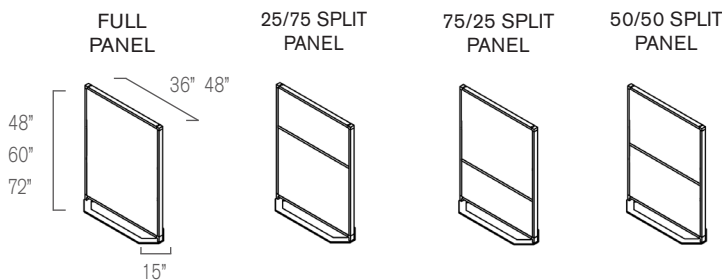

Samples available at:

Venue

Space Divider

SPECIFICATIONS

- Frame available in 10 matte finish colors
- Integrated textiles and perforated acoustic panels add another layer of privacy beyond the visual - also available in Carnegie, Maharam, and Guilford materials - call for pricing
- Split panels combine writable and tackable fabric surfaces in 25/75, 75/25, and 50/50 split options

WRITING SURFACES

Claridge Glass

- 1/4" low-iron, ultra-clear glass
- Magnetic surface
- Greenguard certified, eco-friendly, and emits no VOC's

[View Glass Highlights HERE](#)

Claridge Porcelain

- Projection friendly surface that won't ghost or stain
- Available in markerboard and chalkboard options
- Greenguard certified, eco-friendly, and emits no VOC's
- Lifetime warranty

[View Porcelain Highlights HERE](#)

STANDARD SIZES

H 48", 60", 72" W 36", 48" D 15"

VENUE FINISH COLORS

Frame Matte Finish Colors:

*Metallic matte finish

COLORS

Claridge GLASS