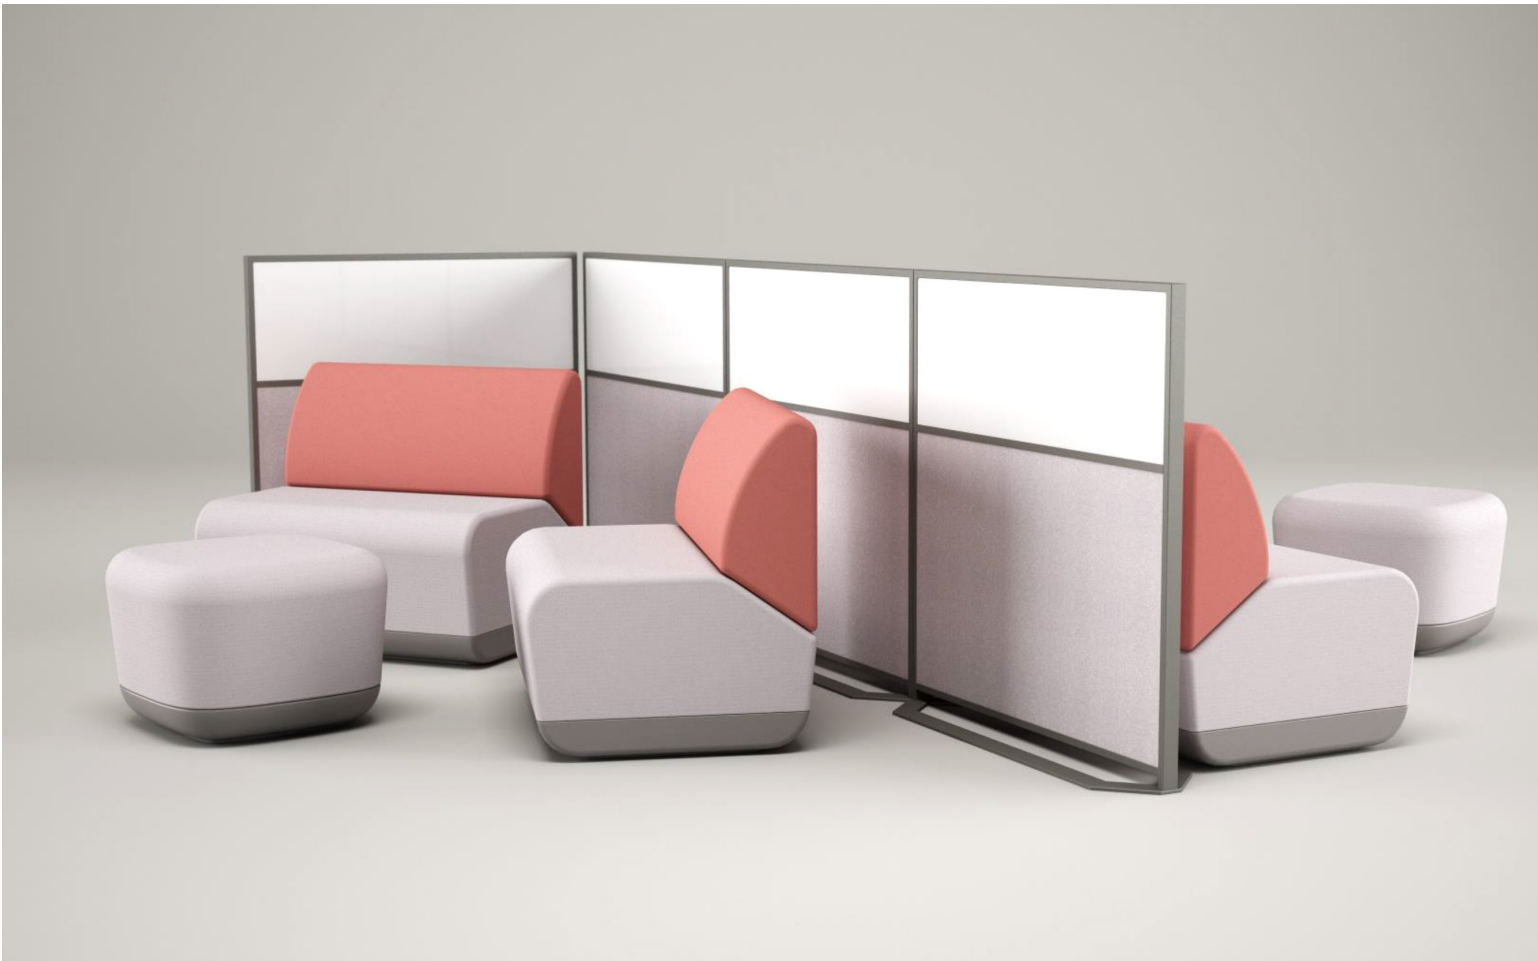

Venue

Space Divider

Claridge®

Venue seamlessly integrates into the open plan, collaborative team space, and the built environment with its slim architecture and mindful details. It is Venue's timeless design that allows this adaptive visual communications board to work with an existing conference room, collaboration space, or a new system within the open plan.

- Flexible and adaptive room dividers
- Create a boundary of space to define areas of collaboration and areas of concentration
- Divide personal space between benching seats and workstation clusters/packs

Samples available at:

Venue

Space Divider

SPECIFICATIONS

- Frame available in 10 matte finish colors
- Integrated textiles and perforated acoustic panels add another layer of privacy beyond the visual - also available in Carnegie, Maharam, and Guilford materials - call for pricing
- Split panels combine writable and tackable fabric surfaces in 25/75, 75/25, and 50/50 split options

WRITING SURFACES

Claridge Glass

- 1/4" low-iron, ultra-clear glass
- Magnetic surface
- Greenguard certified, eco-friendly, and emits no VOC's

[View Glass Highlights HERE](#)

Claridge Porcelain

- Projection friendly surface that won't ghost or stain
- Available in markerboard and chalkboard options
- Greenguard certified, eco-friendly, and emits no VOC's
- Lifetime warranty