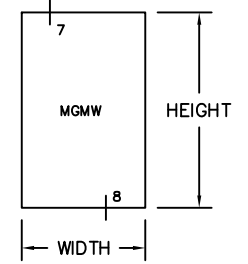

**CONNECT BY CLARIDGE
MAGNETIC GLASS MARKER WALL**

TRIM DETAILS
SCALE=FULL SIZE

TYPICAL ELEVATION
NTS

TYPICAL ELEVATION
NTS