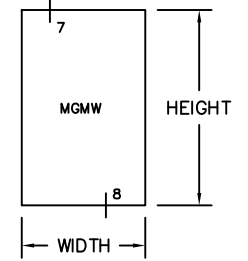

**CLARIDGE MAGNETIC GLASS
MARKERBOARD WALL**

TRIM DETAILS
SCALE=FULL SIZE

DOUBLE SIDED TAPE

1/4" TEMPERED GLASS

7

8

TYPICAL ELEVATION
NTS

TYPICAL ELEVATION
NTS