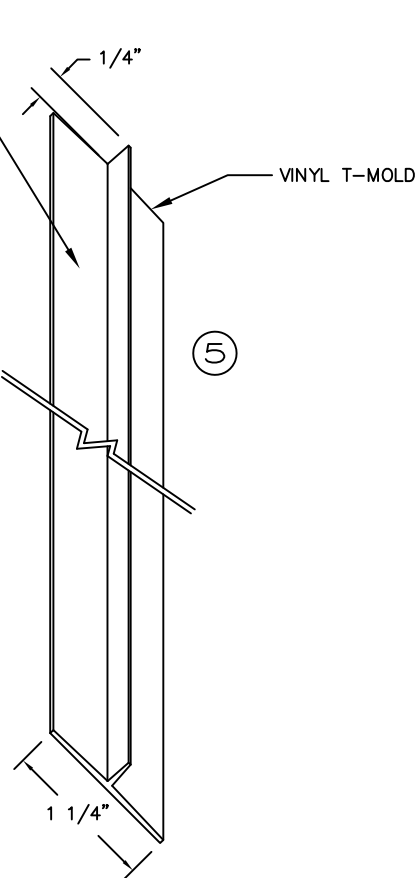

**CLARIDGE MAGNETIC GLASS
MARKERBOARD WALL**

TRIM DETAILS
SCALE=FULL SIZE

DOUBLE SIDED TAPE

1/4" TEMPERED GLASS

7

8

TYPICAL ELEVATION
NTS

TYPICAL ELEVATION
NTS