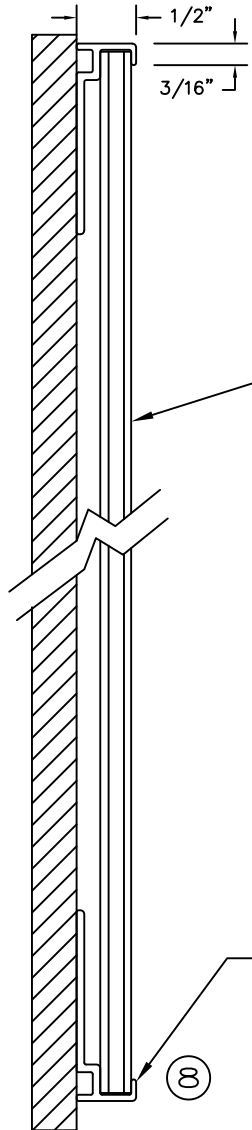

**CLARIDGE MAGNETIC GLASS
MARKERBOARD WALL**

TRIM DETAILS
SCALE=FULL SIZE

DOUBLE SIDED TAPE

1/4" TEMPERED GLASS

7

8

TYPICAL ELEVATION
NTS

TYPICAL ELEVATION
NTS