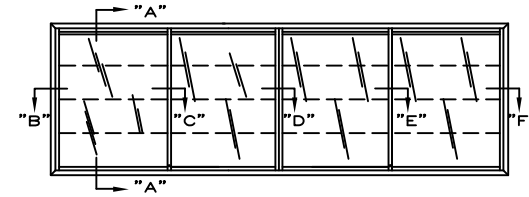

**CLARIDGE #390 SERIES
RECESSED DISPLAY CASE**

NO.	O.A. SIZE H-W	NO. DOORS
394	6' X 6'	2
395	6' X 8'	2
396	6' X 10'	3
397	6' X 12'	4
398	6' X 14'	4
399	6' X 16'	4