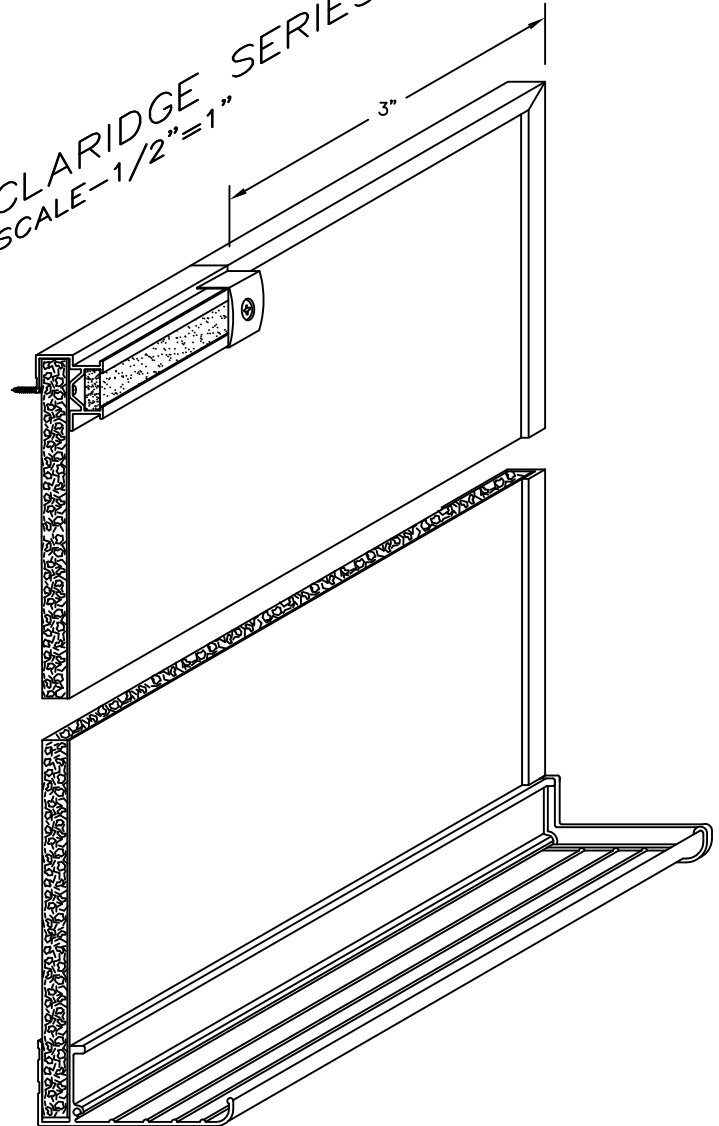

CLARIDGE SERIES 8
SCALE - 1/2" = 1"

PANEL SIZES UP TO 4'-0" HIGH X 16'-0" WIDE IN ONE PIECE
ALL PANELS ARE APPROX. 1/2" THICK OVERALL

PORCELAIN ENAMEL PANEL TYPE	CORE	PANEL BACKING
NP CHALKBOARD LCS MARKERBOARD	STANDARD CORE MDF OPTIONAL FORMALDEHYDE FREE CORE MDF	MOISTURE BARRIER BACK OPTIONAL FOIL SHEET ALUMINUM STEEL

TACKBOARD PANELS	SERIES NUMBER	PANEL MAKE-UP
CLARIDGE CORK	#1100	CLARIDGE COLORED CORK ON HARDBOARD
TAN NUCORK	#550	TAN NUCORK ON HARDBOARD
FABRICORK	#1550	VINYL FABRIC ON CORK UNDERLAY ON HARDBOARD
FABRICORK	#1380A	VINYL FABRIC ON DURACORE
DESIGNER SERIES	#3102	DESIGNER FABRIC ON CORK UNDERLAY ON HARDBOARD
HOOK-FAB	#934	HOOK-FAB ON CORK UNDERLAY ON HARDBOARD

**CLARIDGE SERIES 8
FACTORY BUILT UNITS**
TRIM SECTION DETAILS
SCALE=FULL SIZE