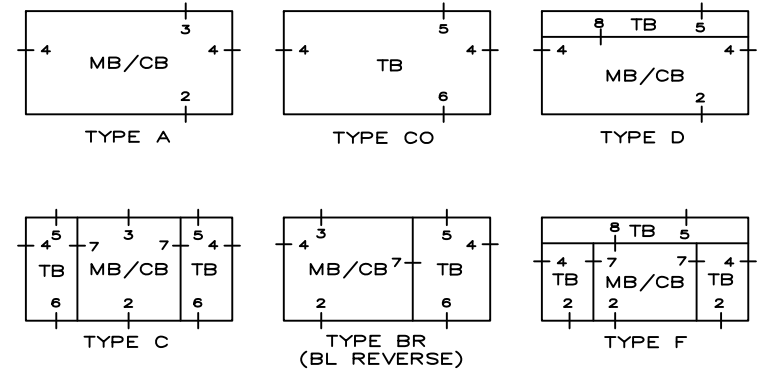

CLARIDGE SERIES 8
SCALE - 1/2" = 1"

PANEL SIZES UP TO 4'-0" HIGH X 16'-0" WIDE IN ONE PIECE
ALL PANELS ARE APPROX. 1/2" THICK OVERALL

PORCELAIN ENAMEL PANEL TYPE	CORE	PANEL BACKING
NP CHALKBOARD LCS MARKERBOARD	STANDARD CORE MDF OPTIONAL FORMALDEHYDE FREE CORE MDF	MOISTURE BARRIER BACK OPTIONAL FOIL SHEET ALUMINUM STEEL

TACKBOARD PANELS	SERIES NUMBER	PANEL MAKE-UP
CLARIDGE CORK	#1100	CLARIDGE COLORED CORK ON HARDBOARD
TAN NUCORK	#550	TAN NUCORK ON HARDBOARD
FABRICORK	#1550	VINYL FABRIC ON CORK UNDERLAY ON HARDBOARD
FABRICORK	#1380A	VINYL FABRIC ON DURACORE
DESIGNER SERIES	#3102	DESIGNER FABRIC ON CORK UNDERLAY ON HARDBOARD
HOOK-FAB	#934	HOOK-FAB ON CORK UNDERLAY ON HARDBOARD

**CLARIDGE SERIES 8
FACTORY BUILT UNITS**
TRIM SECTION DETAILS
SCALE=FULL SIZE