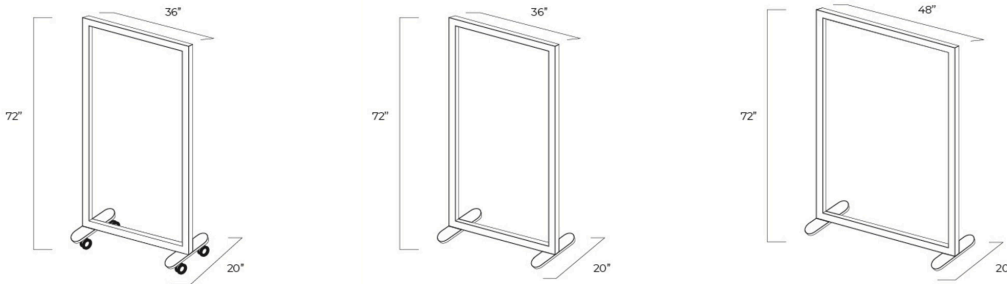

Clear Safety Glass Dividers

Mobile & Stationary Panels

For Classrooms - Clear Safety Glass Dividers are a modern and simple solution that facilitate the rapid separation of open spaces and easy re-configuration of rooms as needed. Help keep teachers and students safe, while still allowing for open space and collaboration. Available in stationary units with floor glides or mobile units with locking casters.

- **Mobile Dividers**

- Come with 2 locking and 2 non-locking casters
- Size: 72”h x 36”w

- **Stationary Dividers**

- Come with floor glides
- Sizes: 72”h x 36”w and 72”h x 48”w
- Satin anodized aluminum trim and base
- Available in clear safety glass
- Bacteria resistant surface is CDC compliant for cleaning
- High quality, durable materials with extended 5 year warranty
- ***In stock and ready to ship within 48 hours, while supplies last***

Floor Glides

Casters

Clear Safety Glass Dividers

Mobile & Stationary Panels

SIZE DIMENSIONS

MOBILE DIVIDER

Number	Size (HxW)	Weight
MD-SG-7236	72" x 36"	90 lbs.

STATIONARY DIVIDER