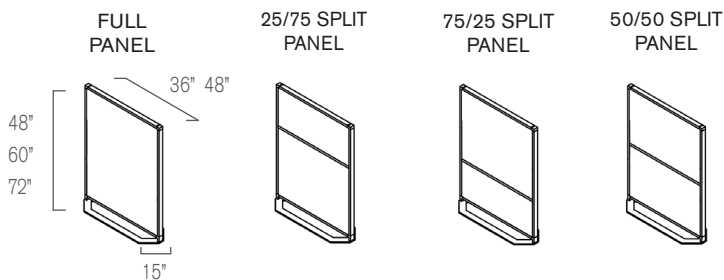

Samples available at:

Venue

Space Divider

SPECIFICATIONS

- Frame available in 10 matte finish colors
- Integrated textiles and perforated acoustic panels add another layer of privacy beyond the visual - also available in Carnegie, Maharam, and Guilford materials - call for pricing
- Split panels combine writable and tackable fabric surfaces in 25/75, 75/25, and 50/50 split options

WRITING SURFACES

Claridge Glass

- Low-iron, ultra-clear glass
- Magnetic surface
- GREENGUARD certified, eco-friendly, and emits no VOC's

[View Glass Highlights HERE](#)

Claridge LCS Porcelain

- Projection friendly surface that won't ghost or stain
- Available in markerboard and chalkboard options
- GREENGUARD certified, eco-friendly, and emits no VOC's
- Lifetime warranty

[View Porcelain Highlights HERE](#)

STANDARD SIZES

H 48", 60", 72" W 36", 48" D 15"

VENUE MATTE FINISH COLORS

*Metallic matte finish

COLORS

Claridge GLASS

- 10 standard glass colors
- 180 optional glass colors
- Custom color matching available