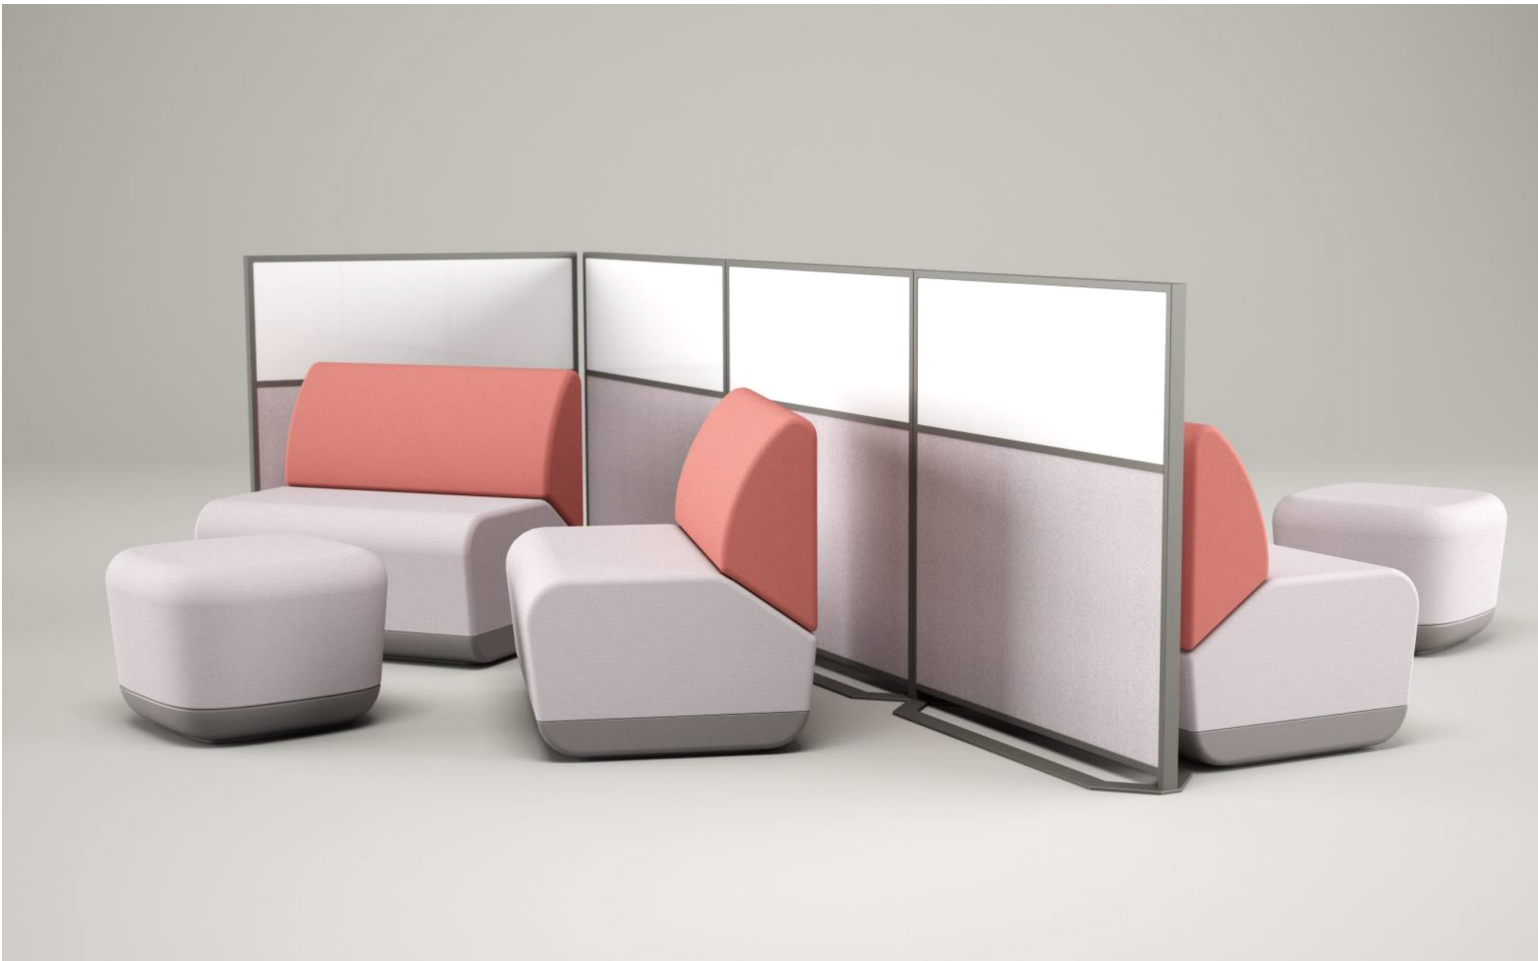

Venue

Space Divider

Claridge®

Venue seamlessly integrates into the open plan, collaborative team space, and the built environment with its slim architecture and mindful details. It is Venue's timeless design that allows this adaptive visual communications board to work with an existing conference room, collaboration space, or a new system within the open plan.

- Flexible and adaptive room dividers
- Create a boundary of space to define areas of collaboration and areas of concentration
- Divide personal space between benching seats and workstation clusters/packs

Samples available at:

Venue

Space Divider

SPECIFICATIONS

- Frame available in 10 matte finish colors
- Integrated textiles and perforated acoustic panels add another layer of privacy beyond the visual - also available in Carnegie, Maharam, and Guilford materials - call for pricing
- Split panels combine writable and tackable fabric surfaces in 25/75, 75/25, and 50/50 split options

WRITING SURFACES

Claridge Glass

- Low-iron, ultra-clear glass
- Magnetic surface
- GREENGUARD certified, eco-friendly, and emits no VOC's

[View Glass Highlights HERE](#)

Claridge LCS Porcelain

- Projection friendly surface that won't ghost or stain
- Available in markerboard and chalkboard options
- GREENGUARD certified, eco-friendly, and emits no VOC's
- Lifetime warranty